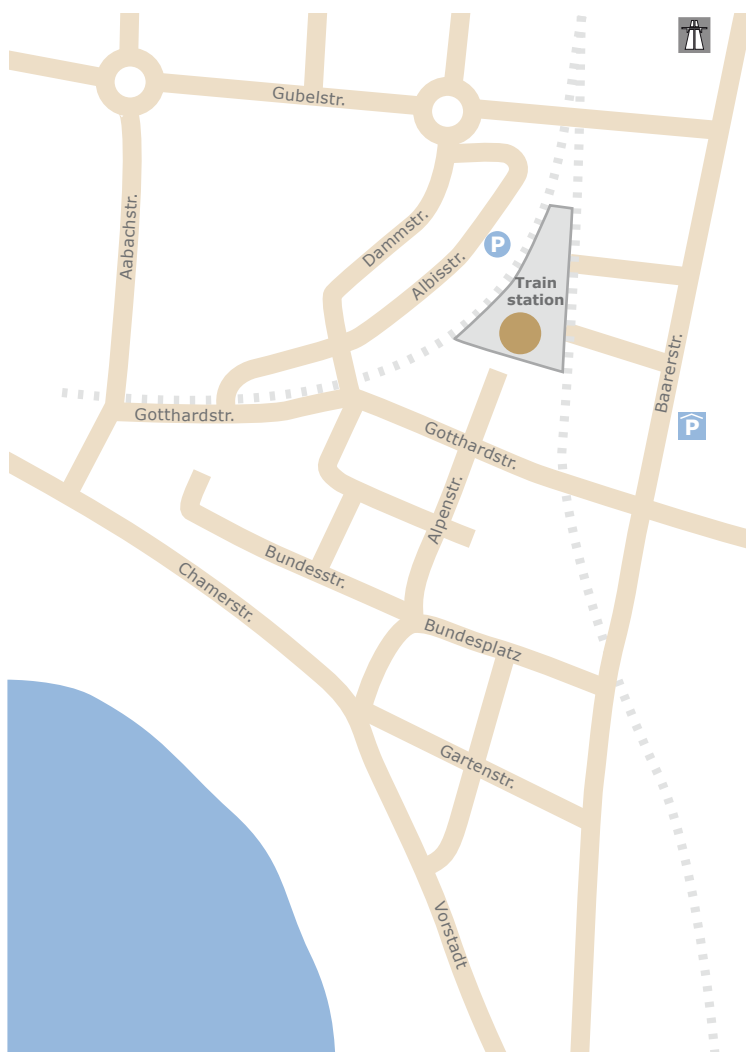

Abrias
 Bahnhofplatz
 CH-6300 Zug
 T +41 41 662 40 40

Our offices are located in the new train station building in Zug.

By car

The nearby parking facilities are: Metalli, Coop or Neustadtplatz, which are located within 3 minutes walking distance from our offices.

By taxi

Transportation by means of taxi takes approx. 50 minutes from Zurich airport, depending on traffic.

By train

Our office facilities are located in Zug directly in the main train station building.

During the core traffic period trains commute every 20 minutes from and to Zurich airport (ride time approx. 45 minutes).